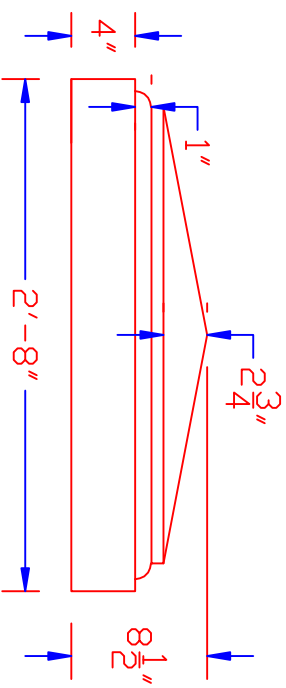

CCRLP3208

PHOENIX PRECAST PRODUCTS

Drawn By: DK

Date: 11/10/16

Scale: 1" = 1'

CCRLP3208

APPROVAL SIGNATURE