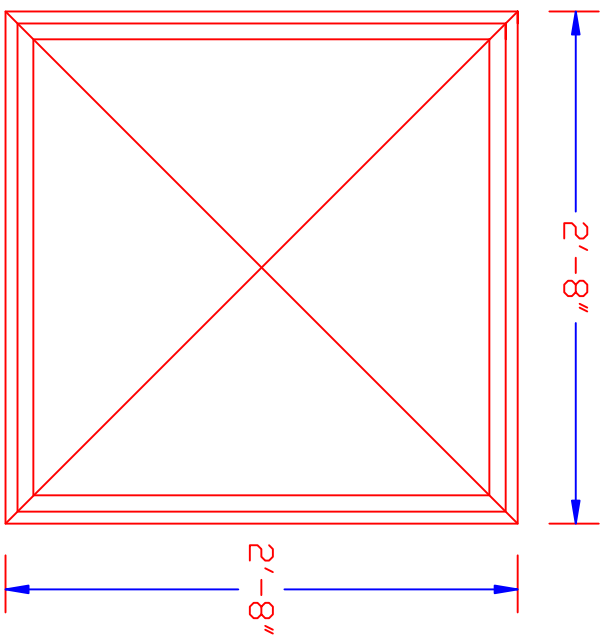

CCRLP3208

PHOENIX PRECAST PRODUCTS

Drawn By: DK

Date: 11/10/16

Scale: 1" = 1'

CCRLP3208

APPROVAL SIGNATURE