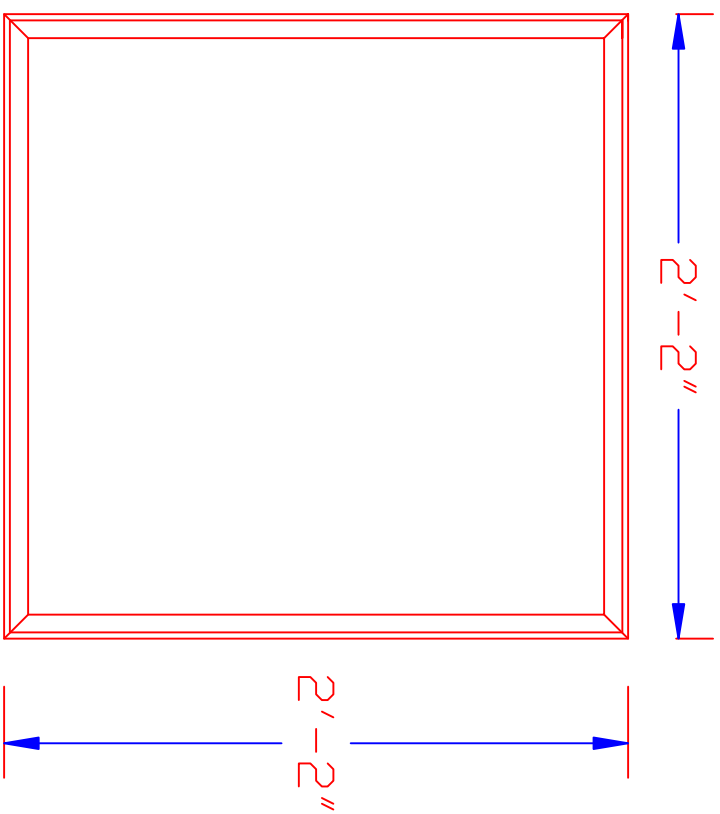

CCRF2603

PHOENIX PRECAST PRODUCTS

Drawn By: DK

Date: 11/10/16

Scale: 1 1/2" = 1'

CCRF2603

APPROVAL SIGNATURE