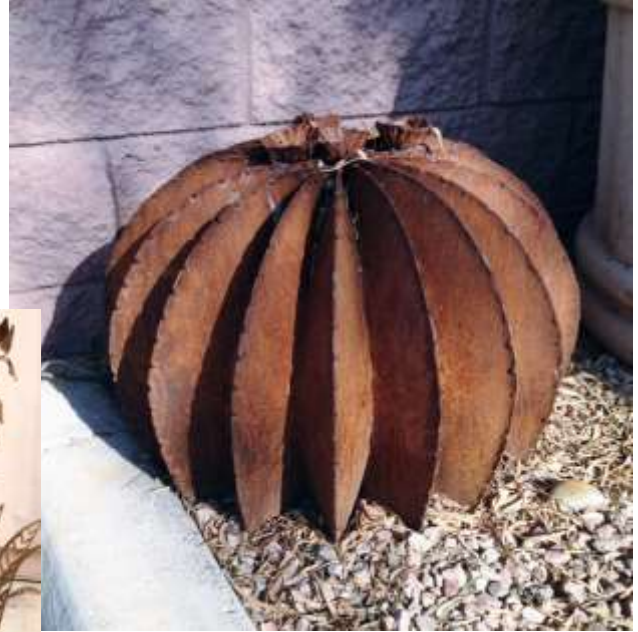

Agave's

Small Agave	23" x 23"	\$139.95
Medium Agave	35" x 32"	\$269.95
Large Agave	35" x 38"	\$389.95

Various

Cactus W/ Prickly Pear Flower Set	17" x 27"	\$104.95
Desert Rose	23" x 37"	\$284.95
Prickly Pear	30" x 24"	\$159.95
Sm Century	23" x 54"	\$194.95
Med. Century	35" x 80"	\$344.95
Lg. Century	35" x 90"	\$539.95
Bird of Paradise	31" x 46"	\$224.95

***Add \$20.00 to above pricing for Green Patina ***

Steel Accents

Retail Price Sheet

All approximate measurements are listed as width x height

Steel Agave:

SAG36-No Bloom	36"x36"	\$374
SAG36-W/Bloom	36"x 45"	\$479
SAG48-No Bloom	48"x48"	\$628
SAG48-W/Bloom	48"x61"	\$732

*Cut out leaves available on Agaves for an additional \$100 charge ----->

Steel Barrel Cactus:

SBC2018	20"x18"	\$336
---------	---------	-------

Cereus

16"W x 46"H
\$639

Steel Yucca :

SYU- 2 Bud	30"x48"	\$495
SYU- 3 Bud	34"x70"	\$967